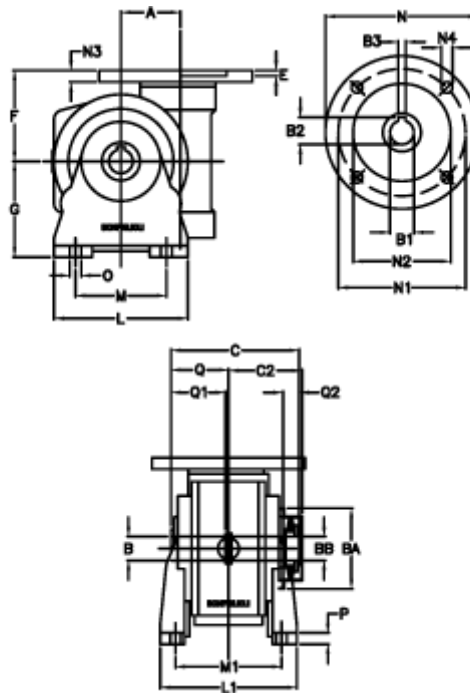

Article number: 390204406032216

Description: Worm Gear with Torque Limiter
VF 44-L1-V-60-P63B5

Measures

a	= 44.60	C2	= 48	M1	= 81.0	Q	= 32.0
B	= 18	Description	= VF 44V-xx-63B5	N	= 140	Q1	= 32
B1 E7	= 11	E	= 2.0	N1	= 115	Q2	= 12
B2	= 12.8	F	= 65	N2	= 95		
B3 H9	= 4	g	= 72	N3	= 10.5		
BA	= 40	L	= 90	N4	= 9,5		
BB H7	= 11	L1	= 98.0	O	= 8.5		
C	= 79	m	= 52	P	= 10		